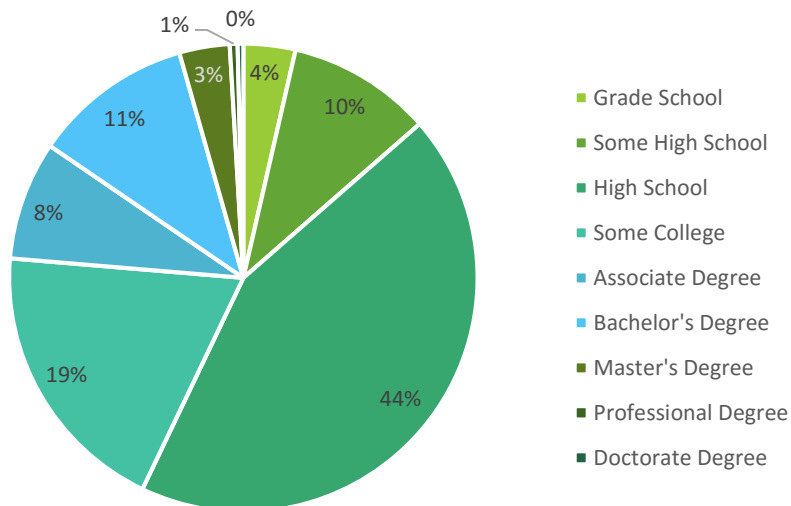

Highest Level of Education