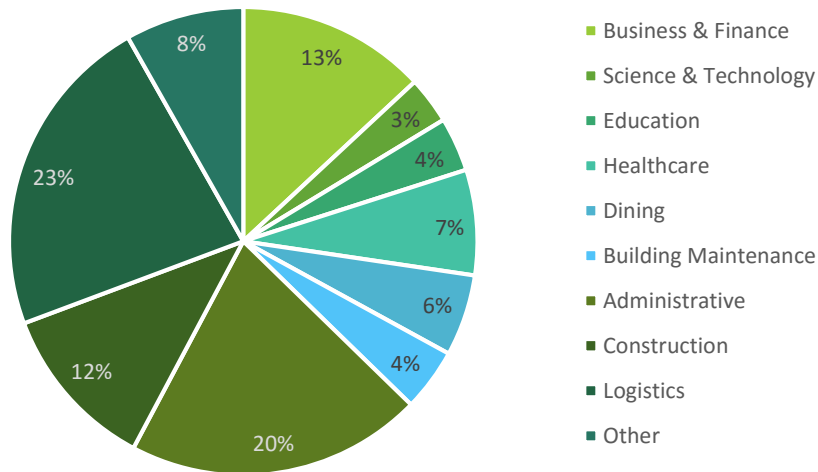

County Population

44,435

Labor Force

1,269,603

Within one-hour

Population by Age

## Population by Occupation