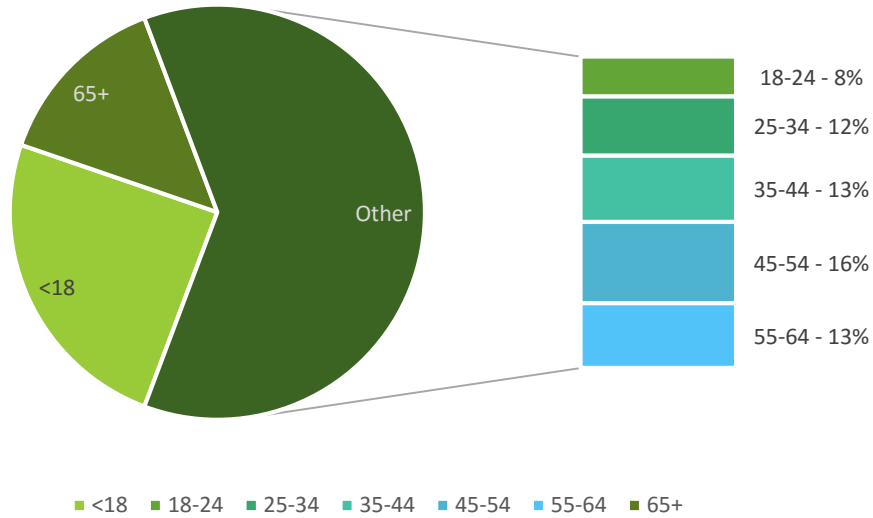

County Population

44,435

Labor Force

1,269,603

Within one-hour

Population by Age

## Population by Occupation